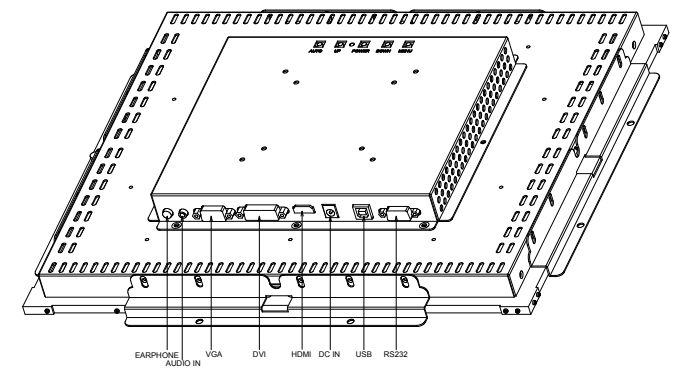

1

2

3

4

5

6

Back

Display Size	17"
Display Ports	VGA+DVI+HDMI
Touch Technology	Aluminium edge SAW