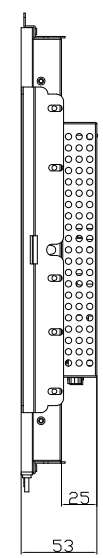

Back

Display Size	17"
Display Ports	VGA+DVI
Touch Technology	K-serie Infrared

格林触控
GreenTouch®

深圳市格林兴显示科技有限公司
Shenzhen GreenTouch Technology Co.,Ltd

Model No.:	GT-TM-1705A-IRK	Unit	mm	Scale	1:1
Design	<i>Ken Dan</i>	Date	Dec.29.2016	Page	1/1
Check	<i>Tina Ye</i>	Date	Dec.29.2016	Version	A0
Release	<i>Peter Wan</i>	Date	Dec.29.2016	3rd angle