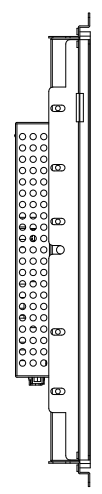

Back

Display Size	17"
Display Ports	VGA+DVI+HDMI
Touch Technology	B-series Infrared

格林触控
GreenTouch®

深圳市格林兴显示科技有限公司
Shenzhen GreenTouch Technology Co.,Ltd

Model No.:	GT-TM-1705A-IRB-HD	Unit	mm	Scale	1:1
Design	<i>Ken Dan</i>	Date	Dec.29.2016	Page	1/1
Check	<i>Tina Ye</i>	Date	Dec.29.2016	Version	A0
Release	<i>Peter Wan</i>	Date	Dec.29.2016	3rd angle