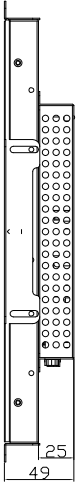

Back

Display Size	17"
Display Ports	VGA+DVI
Touch Technology	Surface acoustic wave

格林触控
GreenTouch®

深圳市格林兴显示科技有限公司
Shenzhen GreenTouch Technology Co.,Ltd

Model No.:	GT-TM-1705A-AW	Unit	mm	Scale	1:1
Design	<i>Ken Dan</i>	Date	Dec.29.2016	Page	1/1
Check	<i>Tina Ye</i>	Date	Dec.29.2016	Version	A0
Release	<i>Peter Wan</i>	Date	Dec.29.2016	3rd angle