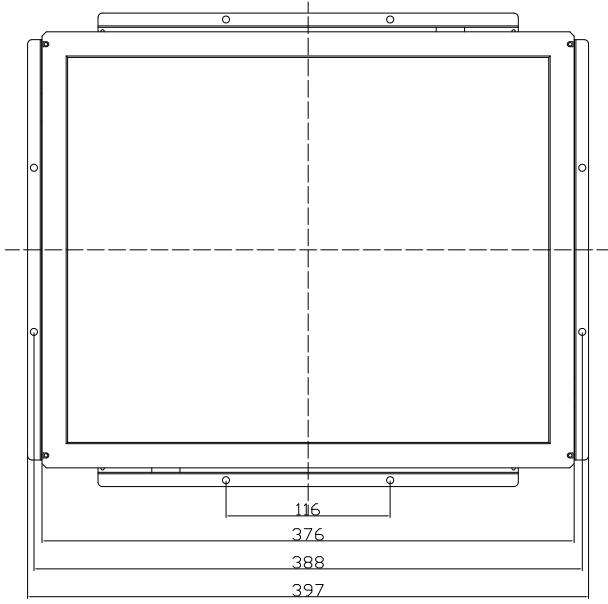

Back

Display Size	17"
Display Ports	VGA+DVI
Touch Technology	B-series Infrared

A

A

B

B

C

C

D

D

深圳市格林兴显示科技有限公司
Shenzhen GreenTouch Technology Co.,Ltd

Model No.:	GT-TM-1705A-IRB	Unit	mm	Scale	1:1
Design	<i>Ken Dan</i>	Date	Dec.29.2016	Page	1/1
Check	<i>Tina Ye</i>	Date	Dec.29.2016	Version	A0
Release	<i>Peter Wan</i>	Date	Dec.29.2016	3rd angle	

1 2 3 4 5 6