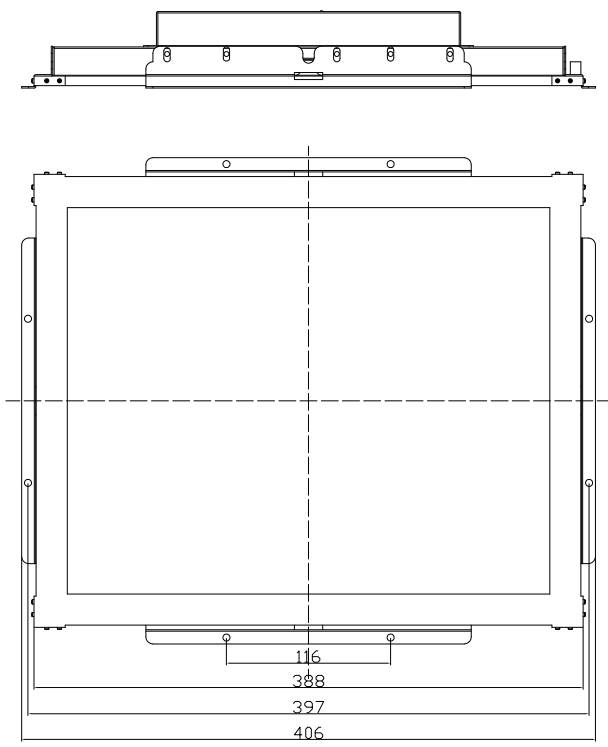

1 2 3 4 5 6

Back

Display Size	17"
Display Ports	VGA+DVI
Touch Technology	Aluminium edge SAW

A

A

B

B

C

1

2

3

4

5

6

Back

Display Size	17"
Display Ports	VGA+DVI+HDMI
Touch Technology	Aluminium edge SAW