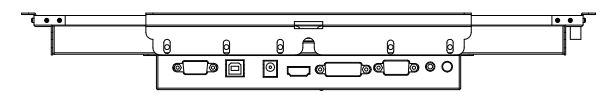

1

2

3

4

5

6

Back

Display Size	17"
Display Ports	VGA+DVI+HDMI
Touch Technology	Aluminium edge SAW