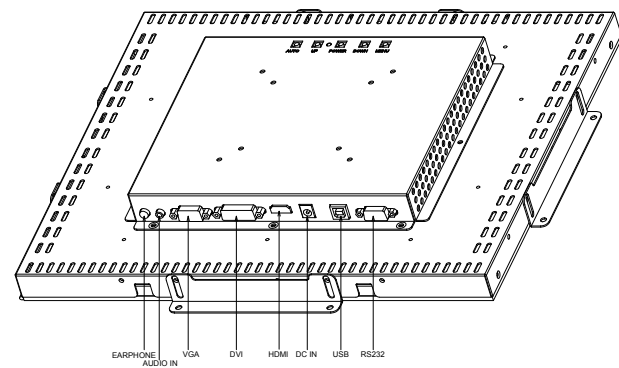

Back

Display Size	17"
Display Ports	VGA+DVI+HDMI
Touch Technology	Surface acoustic wave

A

A

B

B

C

C

D

D

深圳市格林兴显示科技有限公司
Shenzhen GreenTouch Technology Co.,Ltd

Model No.:	GT-TM-1705A-AW-HD	Unit	mm	Scale	1:1
Design	<i>Ken Dan</i>	Date	Dec.29.2016	Page	1/1
Check	<i>Tina Ye</i>	Date	Dec.29.2016	Version	A0
Release	<i>Peter Wan</i>	Date	Dec.29.2016	3rd angle	

1 2 3 4 5 6