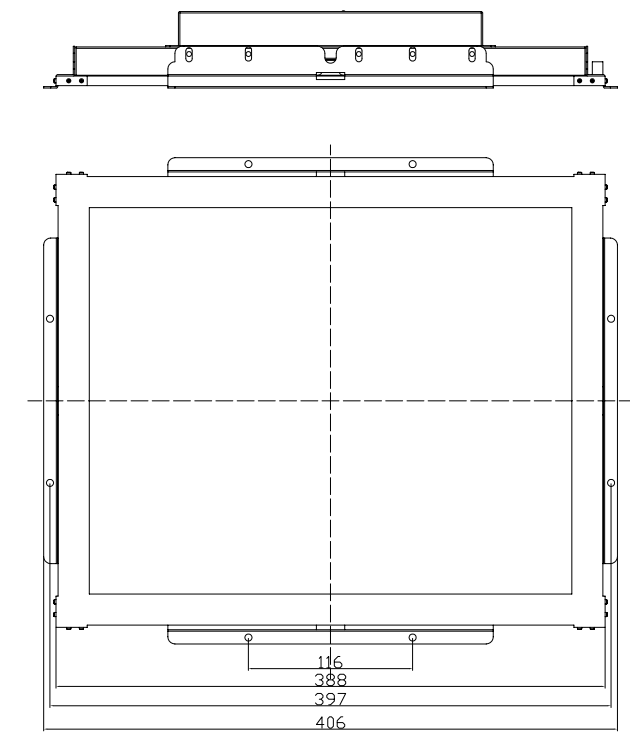

Back

Display Size	17"
Display Ports	VGA+DVI
Touch Technology	Aluminium edge SAW

A

A

B

B

C

C

D

D

格林触控
GreenTouch®

深圳市格林兴显示科技有限公司
Shenzhen GreenTouch Technology Co.,Ltd

Model No.:	GT-TM-1705A-AWAL	Unit	mm	Scale	1:1
Design	<i>Ken Dan</i>	Date	Dec.29.2016	Page	1/1
Check	<i>Tina Ye</i>	Date	Dec.29.2016	Version	A0
Release	<i>Peter Wan</i>	Date	Dec.29.2016	3rd angle	

1

2

3

4

5

6