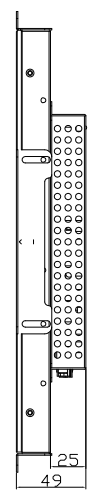

Back

Display Size	17"
Display Ports	VGA+DVI+HDMI
Touch Technology	Surface acoustic wave

A

A

B

B

C

C

D

D

深圳市格林兴显示科技有限公司
Shenzhen GreenTouch Technology Co.,Ltd

Model No.:	GT-TM-1705A-AW-HD	Unit	mm	Scale	1:1
Design	<i>Ken Dan</i>	Date	Dec.29.2016	Page	1/1
Check	<i>Tina Ye</i>	Date	Dec.29.2016	Version	A0
Release	<i>Peter Wan</i>	Date	Dec.29.2016	3rd angle	

1 2 3 4 5 6