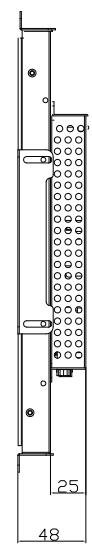

Back

Display Size	17"
Display Ports	VGA+DVI
Touch Technology	4W/5W Resistive

格林触控
GreenTouch®

深圳市格林兴显示科技有限公司
Shenzhen GreenTouch Technology Co.,Ltd

Model No.:	GT-TM-1705A-R	Unit	mm	Scale	1:1
Design	<i>Ken Dan</i>	Date	Dec.29.2016	Page	1/1
Check	<i>Tina Ye</i>	Date	Dec.29.2016	Version	A0
Release	<i>Peter Wan</i>	Date	Dec.29.2016	3rd angle