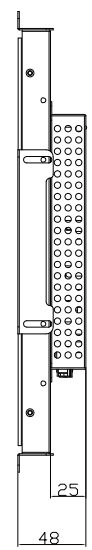

Back

Display Size	17"
Display Ports	VGA+DVI+HDMI
Touch Technology	4W/5W Resistive

深圳市格林兴显示科技有限公司
Shenzhen GreenTouch Technology Co.,Ltd

Model No.:	GT-TM-1705A-R-HD	Unit	mm	Scale	1:1
Design	<i>Ken Dan</i>	Date	Dec.29.2016	Page	1/1
Check	<i>Tina Ye</i>	Date	Dec.29.2016	Version	A0
Release	<i>Peter Wan</i>	Date	Aug.05.2016	3rd angle