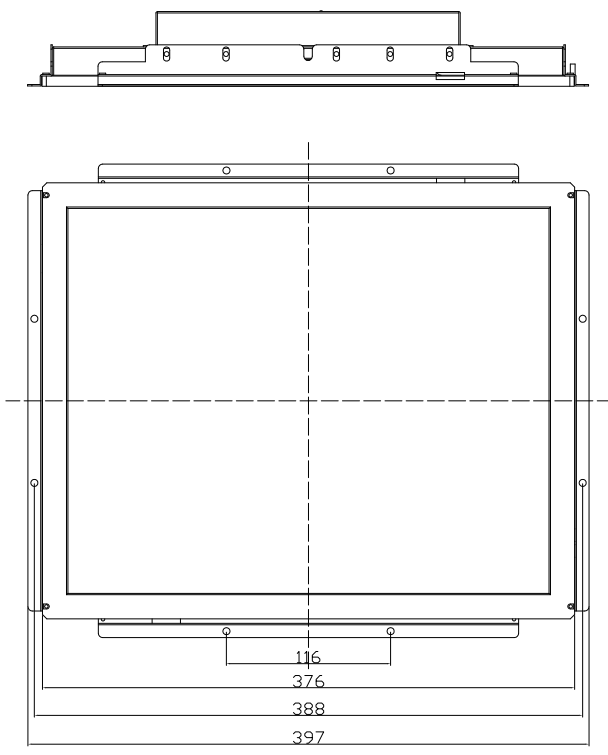

Back

Display Size	17"
Display Ports	VGA+DVI+HDMI
Touch Technology	B-series Infrared

格林触控
GreenTouch®

深圳市格林兴显示科技有限公司
Shenzhen GreenTouch Technology Co.,Ltd

Model No.:	GT-TM-1705A-IRB-HD	Unit	mm	Scale	1:1
Design	<i>Ken Dan</i>	Date	Dec.29.2016	Page	1/1
Check	<i>Tina Ye</i>	Date	Dec.29.2016	Version	A0
Release	<i>Peter Wan</i>	Date	Dec.29.2016	3rd angle