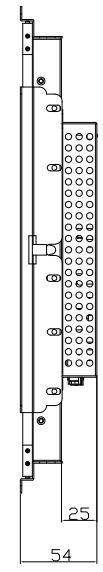

1. Content
2. GT-OM-1705A
3. GT-OM-1705A-HD
4. GT-TM-1705A-R
5. GT-TM-1705A-R-HD
6. GT-TM-1705A-IRB
7. GT-TM-1705A-IRB-HD
8. GT-TM-1705A-IRK
9. GT-TM-1705A-IRK-HD
10. GT-TM-1705A-AW
11. GT-TM-1705A-AW-HD
12. GT-TM-1705A-AWAL
13. GT-TM-1705A-AWAL-HD

The rules to give model and name:

GT-TM-1705A-IRK-HD

① ② ③ ④⑤ ⑥ ⑦

①	Company code
GT	GreenTouch
②	Type
TM	Touch Monitor
OM	Open Frame Monitor
③	Product's diagonal dimension
④	Product series
⑤	style code
⑥	Compatiable touch screen name code
R	4W/5W resistive touch screen
CTW	Weida chipset capacitive touch screen
IRB	B-series Infrared touch screen
IRK	K-series Infrared touch screen
AW	Surface acoustic wave touch screen
AWAL	Acoustic wave touch screen with aluminium bezel
⑦	solution
HD	HDMI

A

A

B

B

C

C

D

D

1

2

3

4

5

6

Back

Display Size	17"
Display Ports	VGA+DVI+HDMI
Touch Technology	Aluminium edge SAW