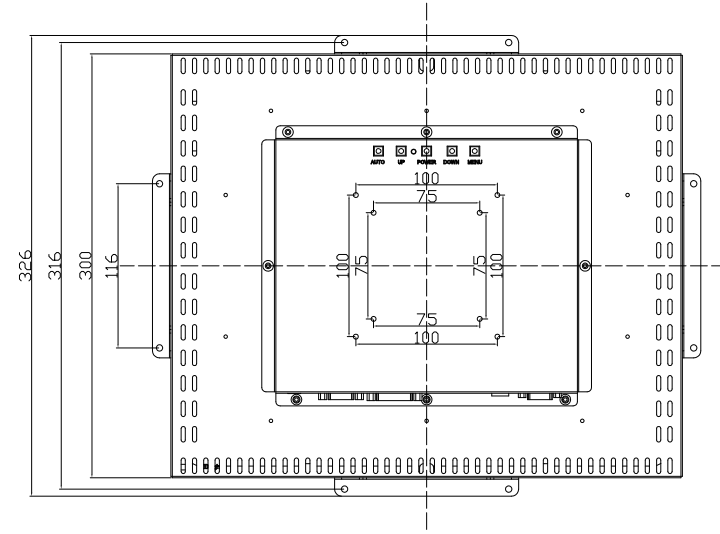

Back

Display Size	17"
Display Ports	VGA+DVI
Touch Technology	No Touch

格林触控
GreenTouch® 深圳市格林兴显示科技有限公司
Shenzhen GreenTouch Technology Co.,Ltd

Model No.:	GT-OM-1705A	Unit	mm	Scale	1:1
Design	<i>Ken Dan</i>	Date	Dec.29.2016	Page	1/1
Check	<i>Tina Ye</i>	Date	Dec.29.2016	Version	A0
Release	<i>Peter Wan</i>	Date	Dec.29.2016	3rd angle