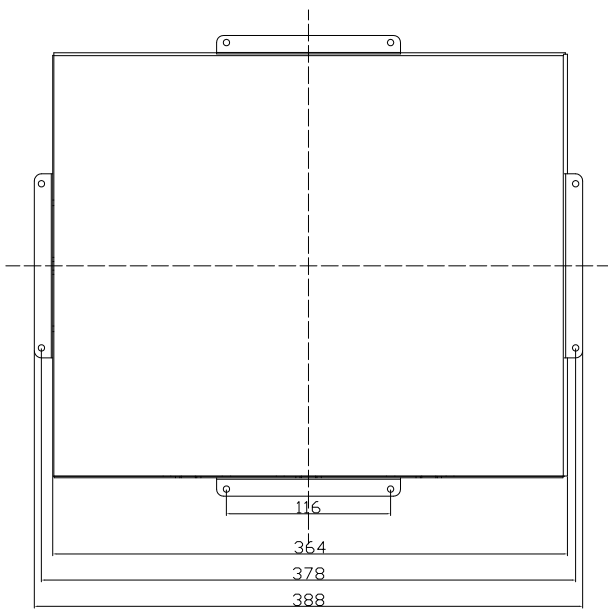

Back

Display Size	17"
Display Ports	VGA+DVI+HDMI
Touch Technology	Surface acoustic wave

A

A

B

B

C

C

D

D

深圳市格林兴显示科技有限公司
Shenzhen GreenTouch Technology Co.,Ltd

Model No.:	GT-TM-1705A-AW-HD	Unit	mm	Scale	1:1
Design	<i>Ken Dan</i>	Date	Dec.29.2016	Page	1/1
Check	<i>Tina Ye</i>	Date	Dec.29.2016	Version	A0
Release	<i>Peter Wan</i>	Date	Dec.29.2016	3rd angle	

1 2 3 4 5 6