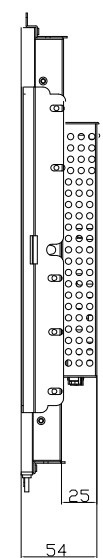

Back

Display Size	17"
Display Ports	VGA+DVI+HDMI
Touch Technology	K-serie Infrared

A

A

B

B

C

C

D

D

格林触控
GreenTouch®
深圳市格林兴显示科技有限公司
Shenzhen GreenTouch Technology Co.,Ltd

Model No.:	GT-TM-1705A-IRK-HD	Unit	mm	Scale	1:1
Design	<i>Ken Dan</i>	Date	Dec.29.2016	Page	1/1
Check	<i>Tina Ye</i>	Date	Dec.29.2016	Version	A0
Release	<i>Peter Wan</i>	Date	Dec.29.2016	3rd angle	

1 2 3 4 5 6