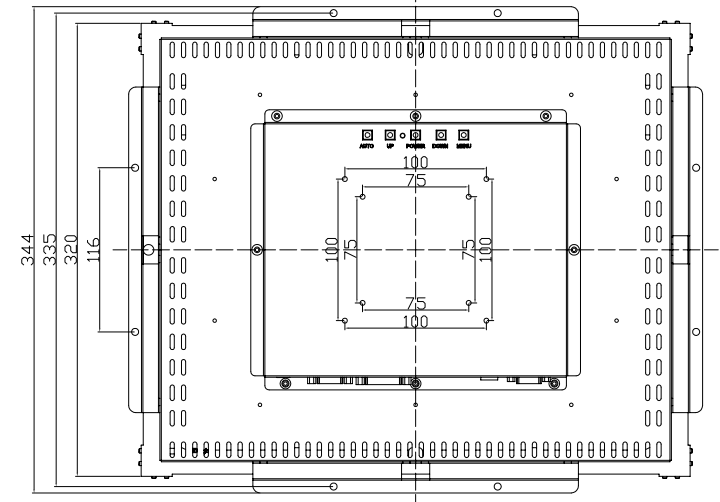

Back

Display Size	17"
Display Ports	VGA+DVI
Touch Technology	Aluminium edge SAW

A

A

B

B

C

C

D

D

格林触控
GreenTouch®

深圳市格林兴显示科技有限公司
Shenzhen GreenTouch Technology Co.,Ltd

Model No.:	GT-TM-1705A-AWAL	Unit	mm	Scale	1:1
Design	<i>Ken Dan</i>	Date	Dec.29.2016	Page	1/1
Check	<i>Tina Ye</i>	Date	Dec.29.2016	Version	A0
Release	<i>Peter Wan</i>	Date	Dec.29.2016	3rd angle	

1

2

3

4

5

6