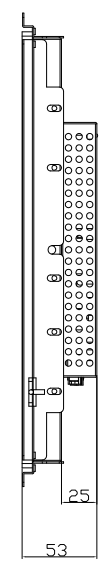

Back

Display Size	17"
Display Ports	VGA+DVI+HDMI
Touch Technology	B-series Infrared

格林触控
GreenTouch®

深圳市格林兴显示科技有限公司
Shenzhen GreenTouch Technology Co.,Ltd

Model No.:	GT-TM-1705A-IRB-HD	Unit	mm	Scale	1:1
Design	<i>Ken Dan</i>	Date	Dec.29.2016	Page	1/1
Check	<i>Tina Ye</i>	Date	Dec.29.2016	Version	A0
Release	<i>Peter Wan</i>	Date	Dec.29.2016	3rd angle