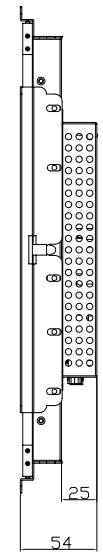

Back

Display Size	17"
Display Ports	VGA+DVI
Touch Technology	Aluminium edge SAW

A

A

B

B

C

C

D

D

格林触控
GreenTouch®

深圳市格林兴显示科技有限公司
Shenzhen GreenTouch Technology Co.,Ltd

Model No.:	GT-TM-1705A-AWAL	Unit	mm	Scale	1:1
Design	<i>Ken Dan</i>	Date	Dec.29.2016	Page	1/1
Check	<i>Tina Ye</i>	Date	Dec.29.2016	Version	A0
Release	<i>Peter Wan</i>	Date	Dec.29.2016	3rd angle	

1

2

3

4

5

6