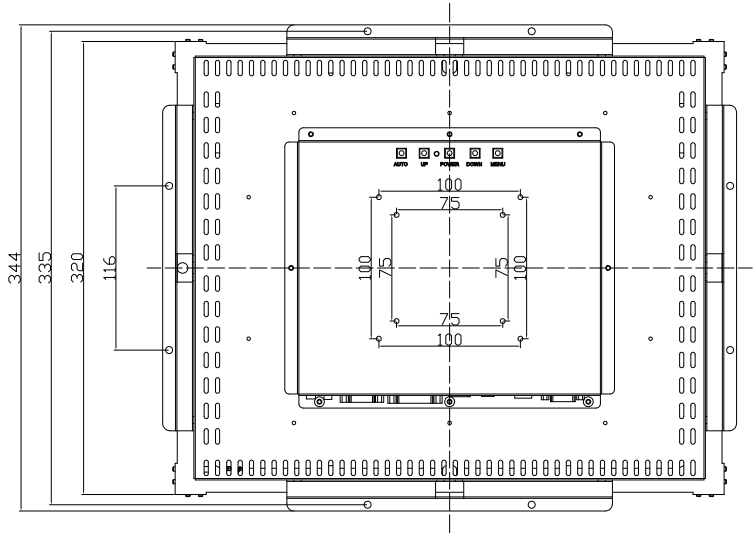

1

2

3

4

5

6

Back

Display Size	17"
Display Ports	VGA+DVI+HDMI
Touch Technology	Aluminium edge SAW