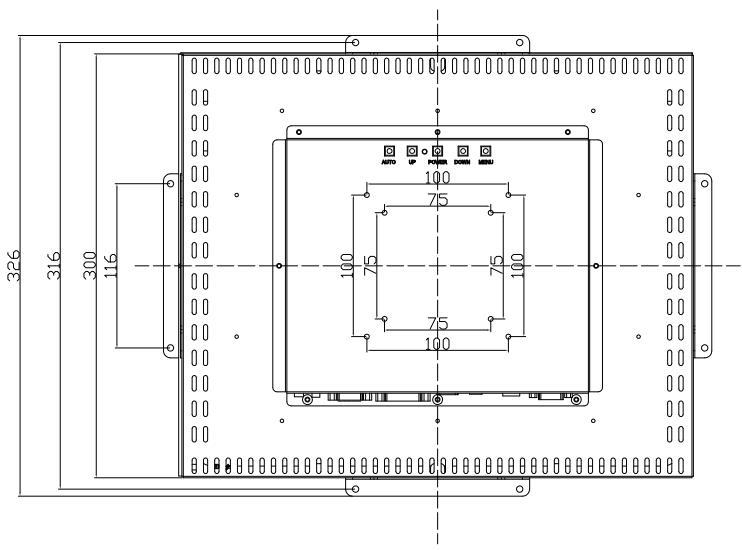

Back

Display Size	17"
Display Ports	VGA+DVI+HDMI
Touch Technology	Surface acoustic wave

A

A

B

B

C

C

D

D

深圳市格林兴显示科技有限公司
Shenzhen GreenTouch Technology Co.,Ltd

Model No.:	GT-TM-1705A-AW-HD	Unit	mm	Scale	1:1
Design	<i>Ken Dan</i>	Date	Dec.29.2016	Page	1/1
Check	<i>Tina Ye</i>	Date	Dec.29.2016	Version	A0
Release	<i>Peter Wan</i>	Date	Dec.29.2016	3rd angle	

1 2 3 4 5 6