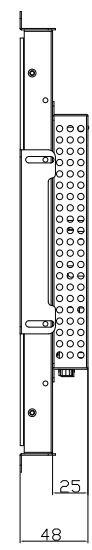

Back

Display Size	17"
Display Ports	VGA+DVI
Touch Technology	No Touch

格林触控
GreenTouch® 深圳市格林兴显示科技有限公司
Shenzhen GreenTouch Technology Co.,Ltd

Model No.:	GT-OM-1705A	Unit	mm	Scale	1:1
Design	<i>Ken Dan</i>	Date	Dec.29.2016	Page	1/1
Check	<i>Tina Ye</i>	Date	Dec.29.2016	Version	A0
Release	<i>Peter Wan</i>	Date	Dec.29.2016	3rd angle