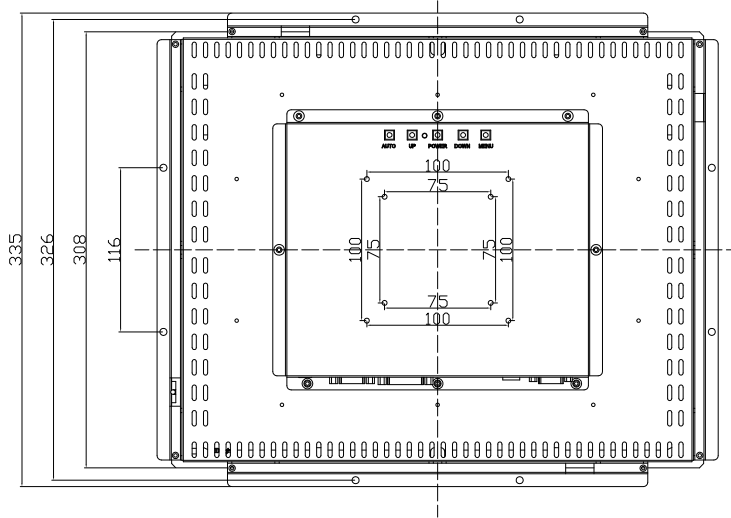

Back

Display Size	17"
Display Ports	VGA+DVI
Touch Technology	B-series Infrared

A

A

B

B

C

C

D

D

深圳市格林兴显示科技有限公司
Shenzhen GreenTouch Technology Co.,Ltd

Model No.:	GT-TM-1705A-IRB	Unit	mm	Scale	1:1
Design	<i>Ken Dan</i>	Date	Dec.29.2016	Page	1/1
Check	<i>Tina Ye</i>	Date	Dec.29.2016	Version	A0
Release	<i>Peter Wan</i>	Date	Dec.29.2016	3rd angle	

1 2 3 4 5 6